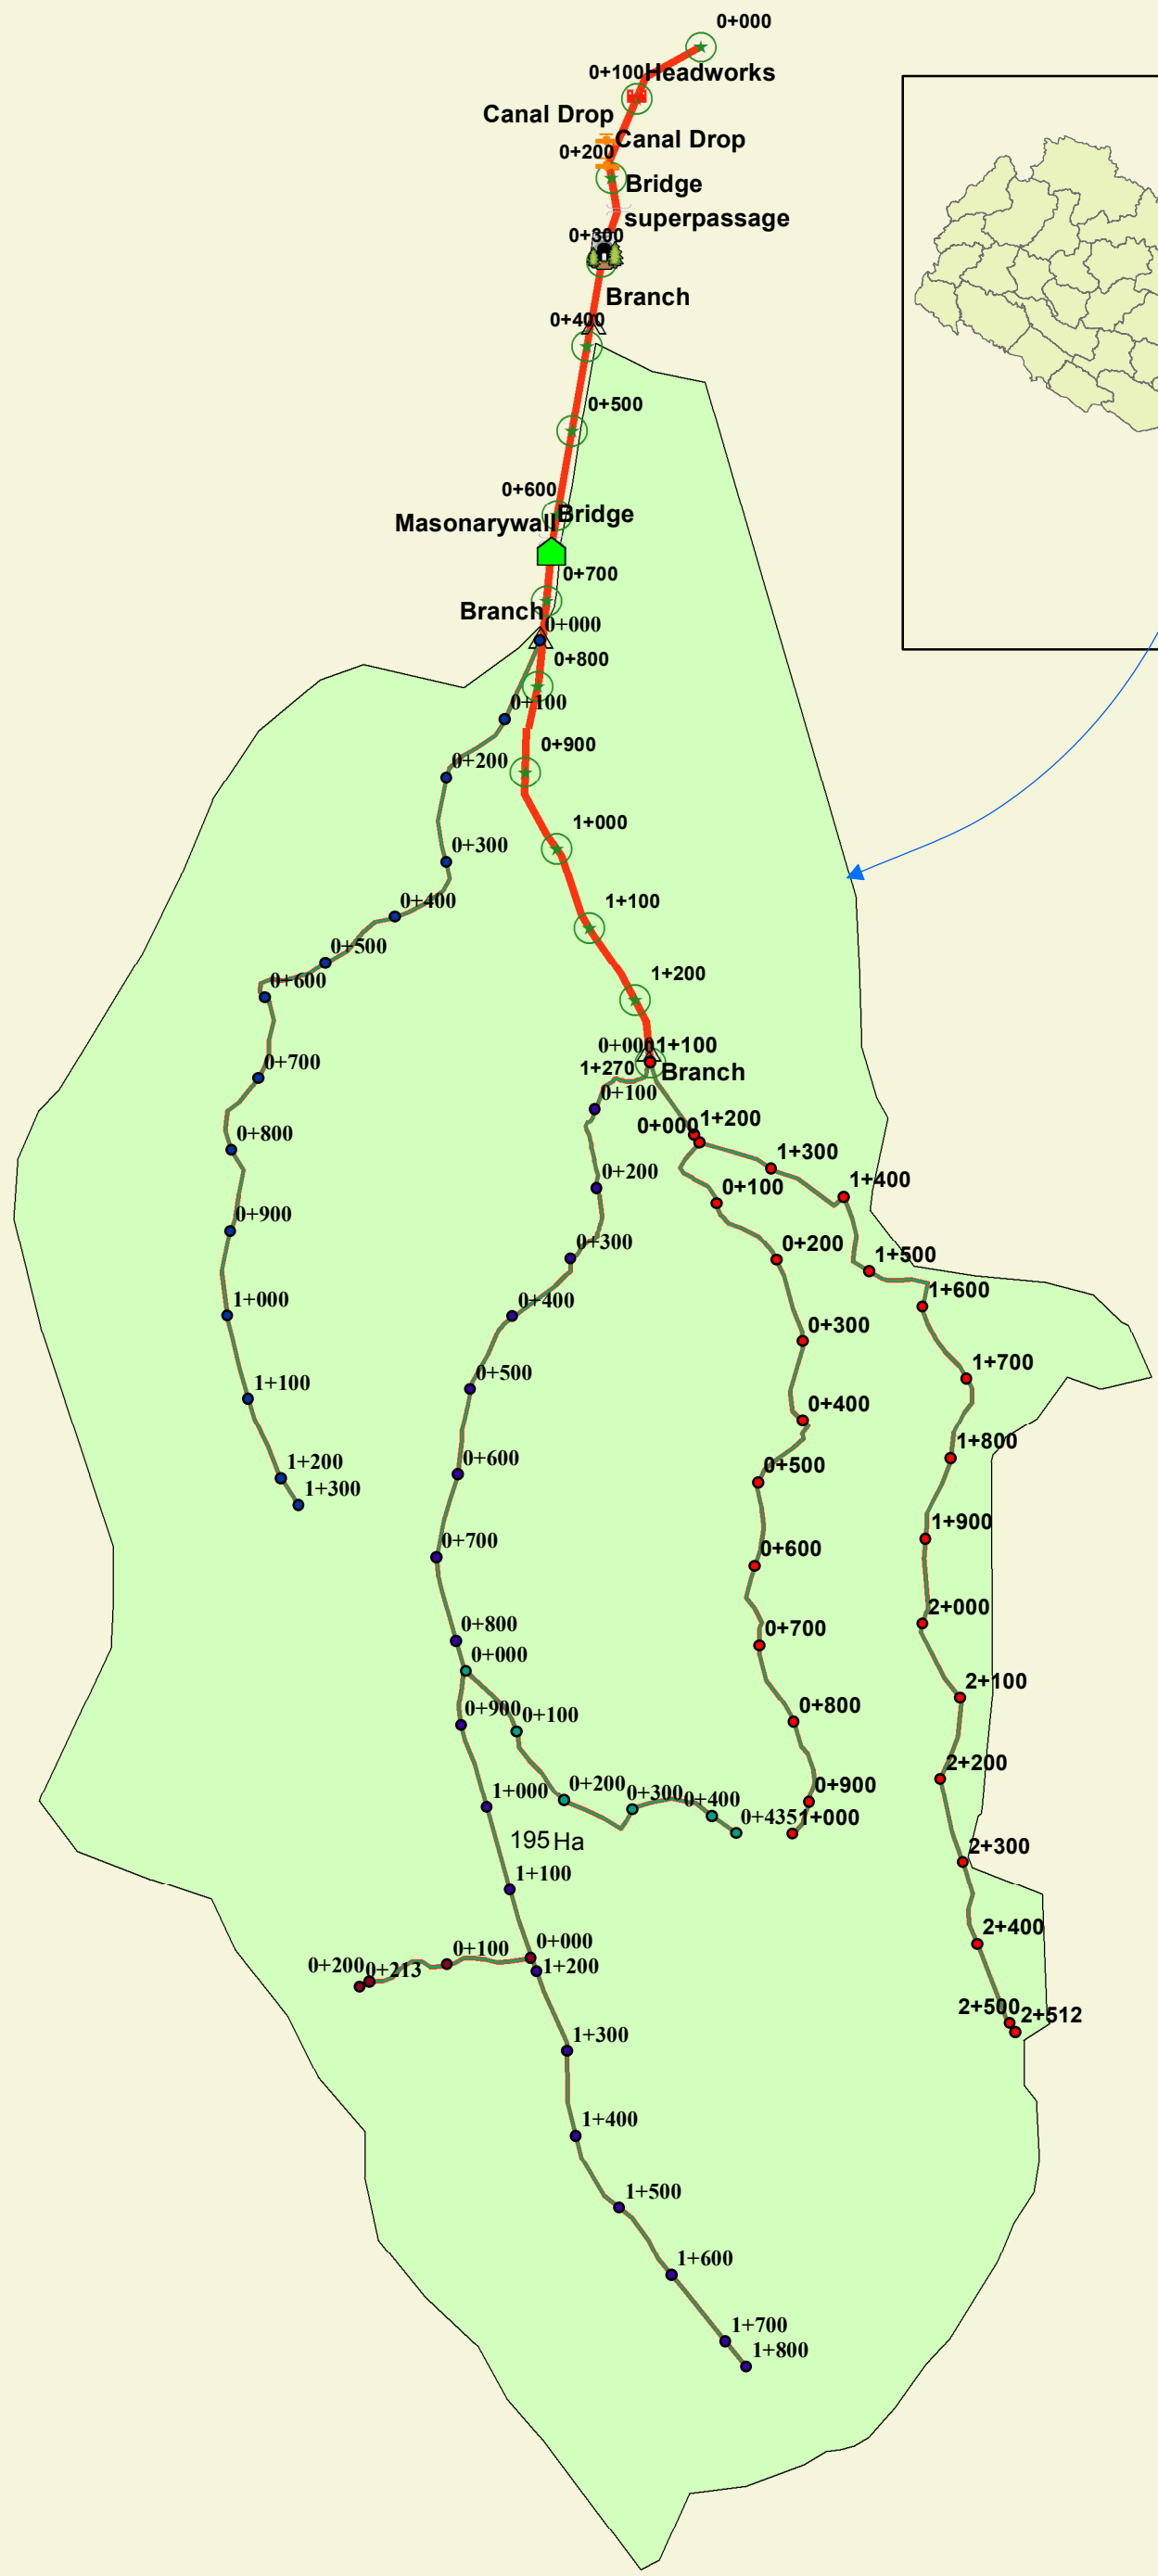

# Jhimjhime ISP, Saljhandi, Rupandehi

Legend	
•	Chainage
△	Branch
≡	Bridge
⏏	Canal Drop
⊞	Headworks
⬢	Masonarywall
⬢	superpassage
— (Red)	Main Canal
— (Orange)	Branch canal
⊙	Chainage
⬢	Command Area

27°44'0"N  
27°43'30"N  
27°43'0"N  
27°42'30"N

27°44'0"N  
27°43'30"N  
27°43'0"N  
27°42'30"N

83°15'0"E

83°15'30"E

83°16'0"E